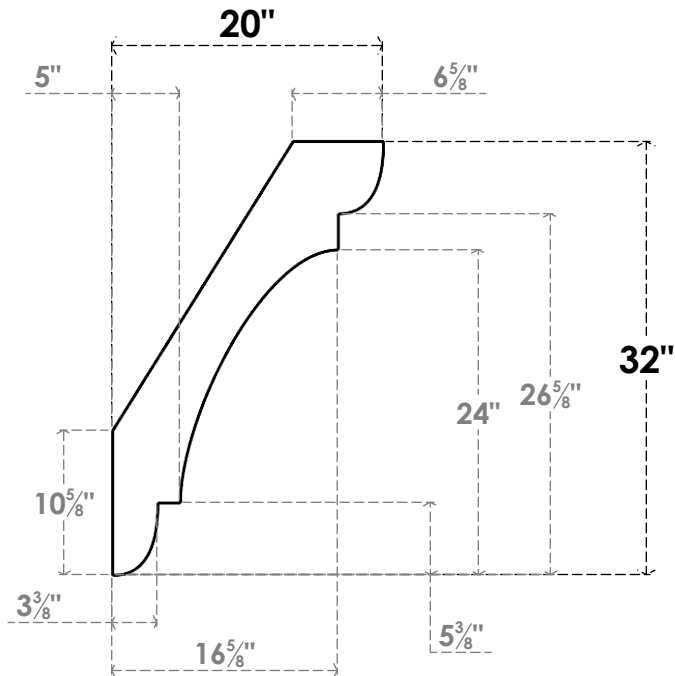

ITEM NUMBER: BRCPC060X20000X32000OLY

6"W X 20"D X 32"H OLYMPIC ARCHITECTURAL GRADE PVC CLOSED KNEE BRACE

SIDE PROFILE

FRONT PROFILE

ISOMETRIC

EKENA MILLWORK
2300 WEST MAIN ST.
CLARKSVILLE, TX 75426
TOLL FREE: 866-607-0453
WWW.EKENAMILLWORK.COM