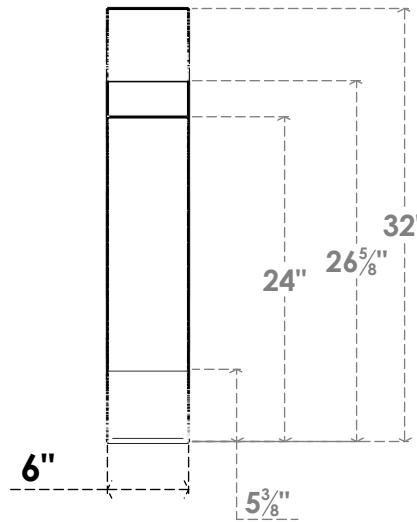

ITEM NUMBER: BRCPC060X20000X32000OLY

6"W X 20"D X 32"H OLYMPIC ARCHITECTURAL GRADE PVC CLOSED KNEE BRACE

SIDE PROFILE

FRONT PROFILE

ISOMETRIC

EKENA MILLWORK
2300 WEST MAIN ST.
CLARKSVILLE, TX 75426
TOLL FREE: 866-607-0453
WWW.EKENAMILLWORK.COM

NOTES

1. INSTALLATION TO BE COMPLETED IN ACCORDANCE WITH MANUFACTURER'S SPECIFICATIONS.
2. DRAWING MAY NOT BE TO SCALE
3. THIS DRAWING IS INTENDED FOR DESIGN AND PLANNING PURPOSES ONLY.
4. ALL INFORMATION CONTAINED HEREIN WAS CURRENT AT THE TIME OF DEVELOPMENT BUT MUST BE REVIEWED AND APPROVED BY THE PRODUCT MANUFACTURER TO BE CONSIDERED ACCURATE.
5. ARCHITECTURAL GRADE PVC PRODUCTS ARE MADE FROM EXPANDED CELLULAR PVC AND COME NATURALLY WHITE BUT MAY BE PAINTED